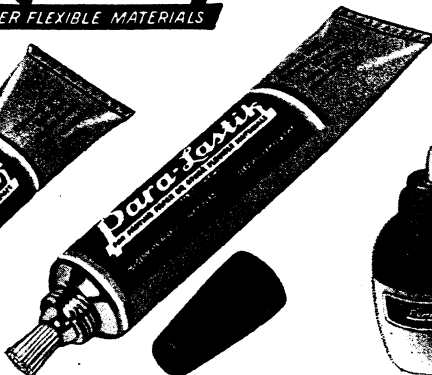

No. 47 Tube with Ever-Moist Fountain Brush, as illustrated. 25c Retail. $3.25 Per doz.

No. 77 Pint in crockery jug, brush and hollow cork, as illustrated. 85c Retail. $10.20 Per doz.